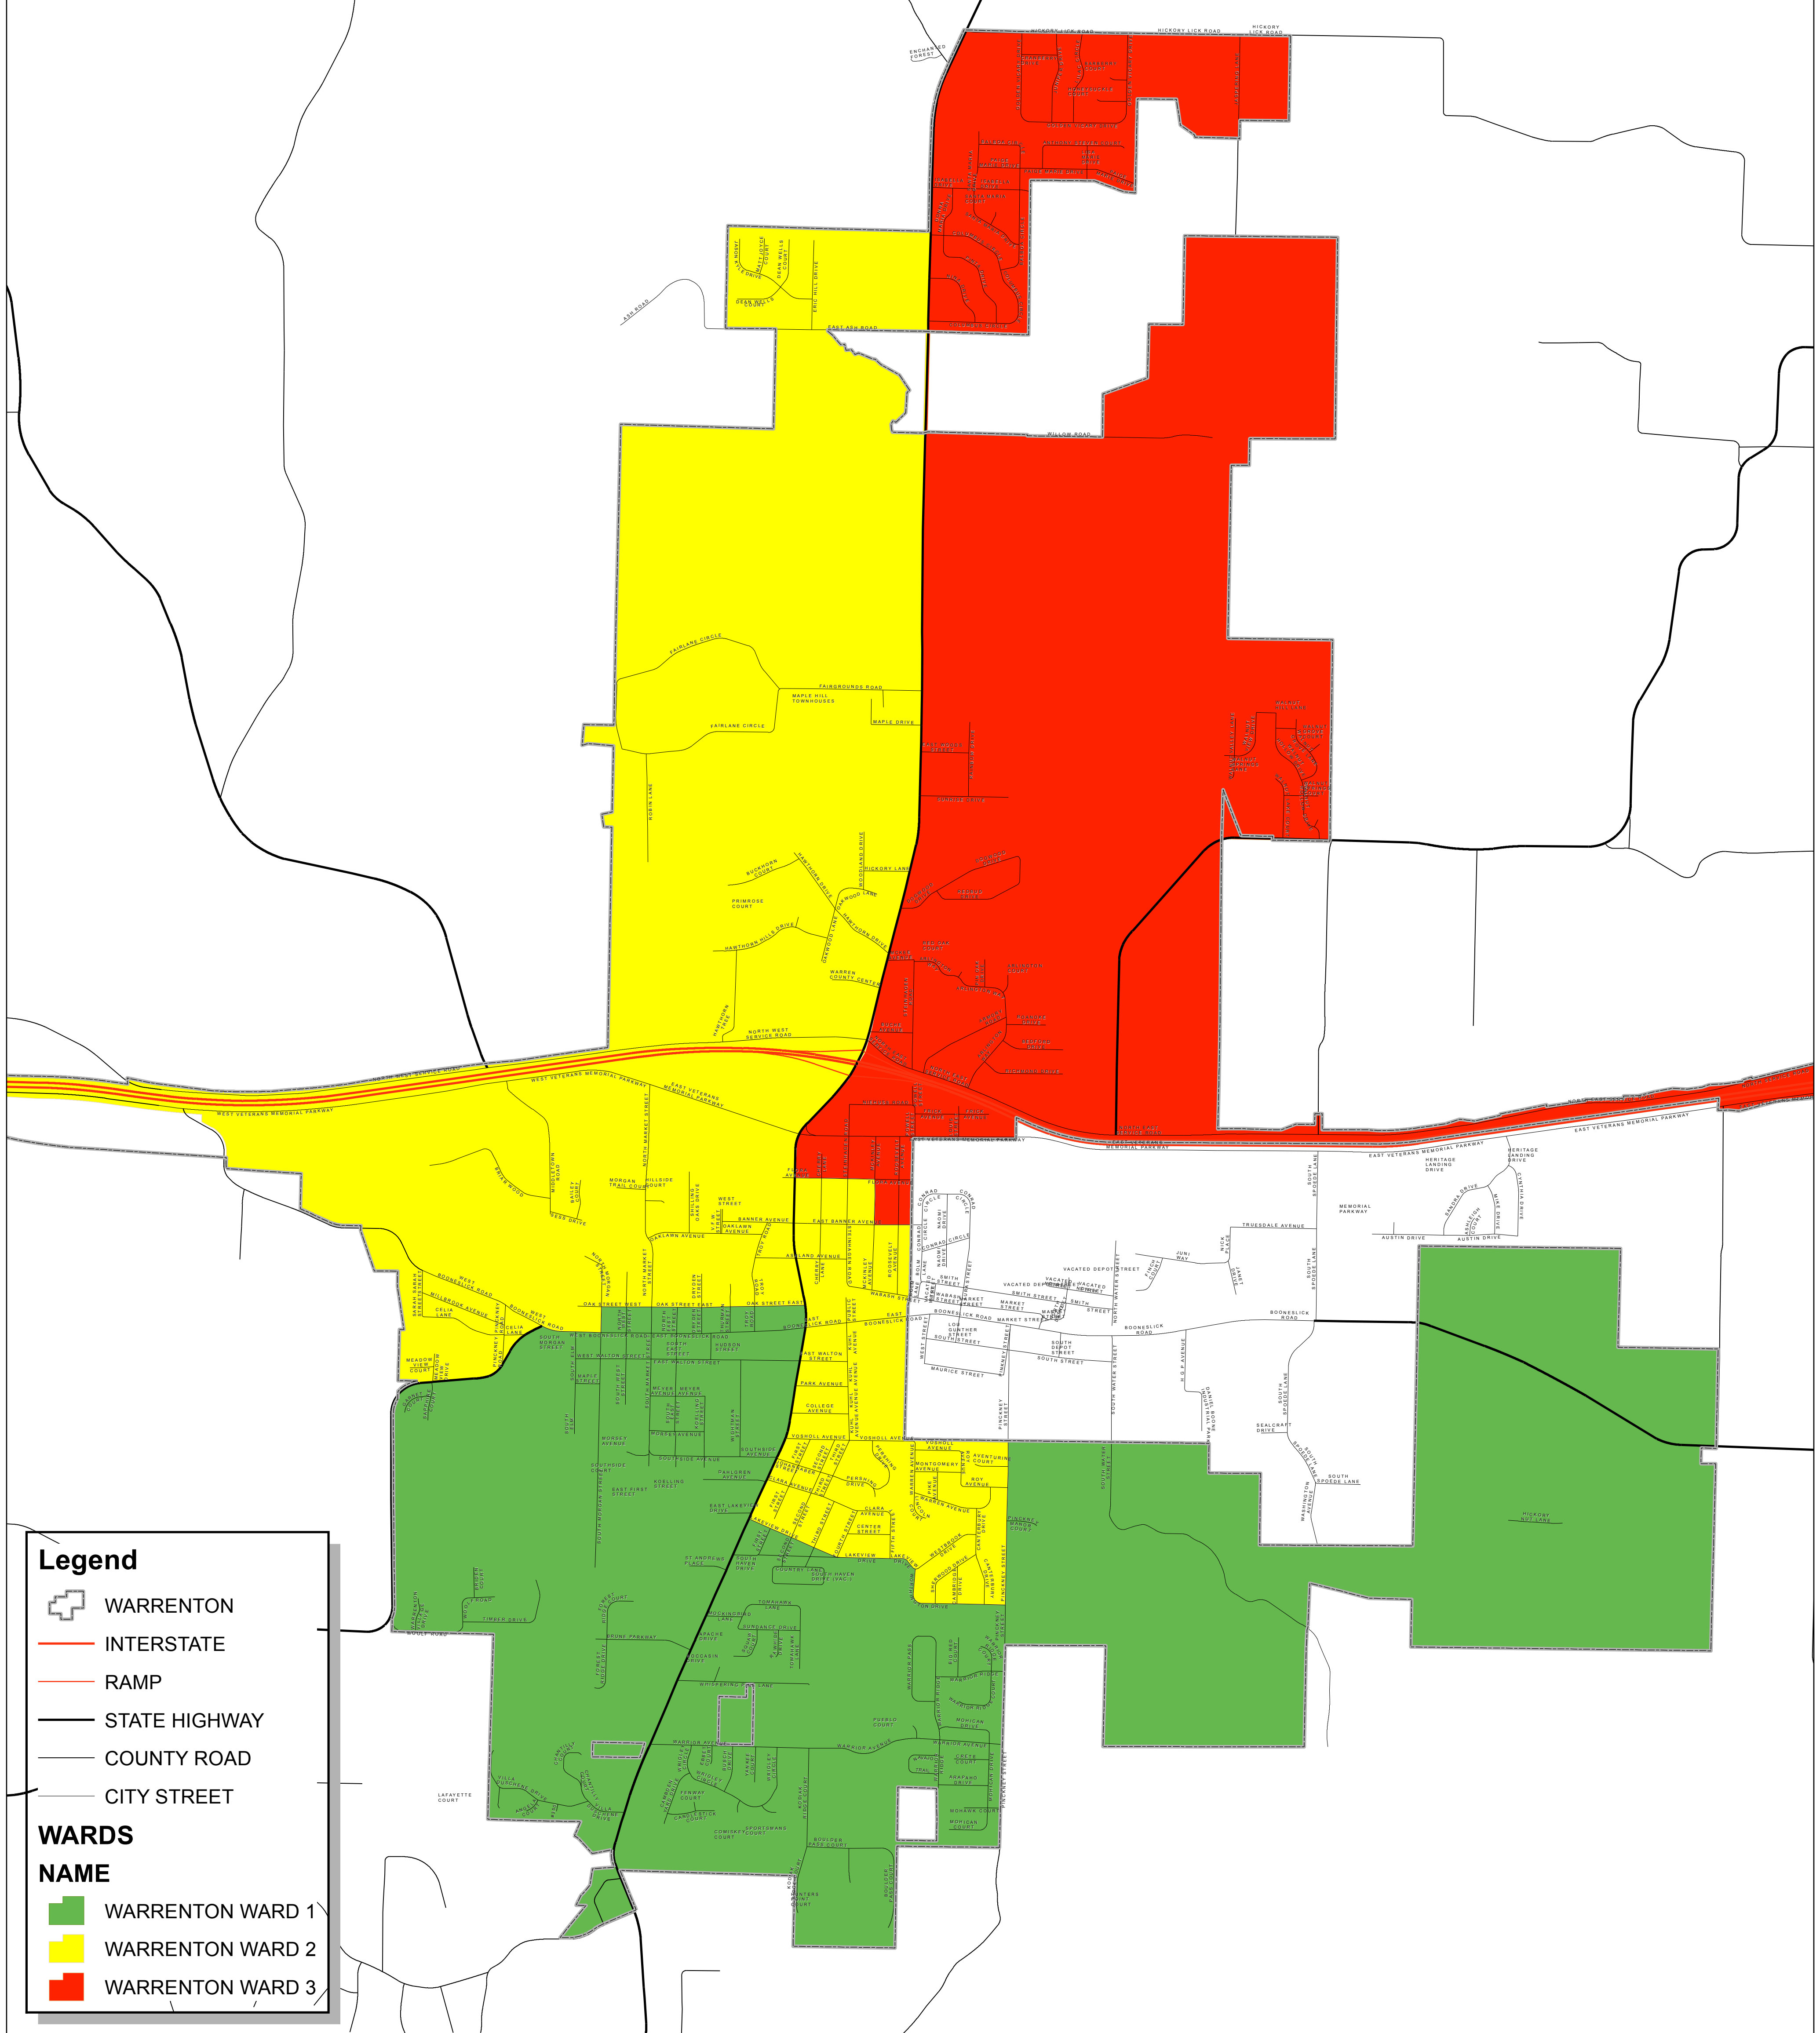

# City of Warrenton, Missouri

## Ward Map

**Legend**

- WARRENTON
- INTERSTATE
- RAMP
- STATE HIGHWAY
- COUNTY ROAD
- CITY STREET

**WARDS**

**NAME**

- WARRENTON WARD 1
- WARRENTON WARD 2
- WARRENTON WARD 3